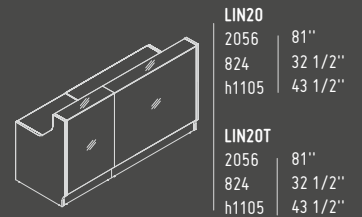

LINEA

AVAILABLE COLOURS

08 - BLACK

26 - ALUMINIUM
SATINATO

67 - WHITE
PASTEL

124 - SILVER
GLASS

134 - DARK
TURQUOISE GLASS

135 - YELLOW
GLASS

136 - FUCHSIA
GLASS

116 - BLACK
GLASS

117 - WHITE
GLASS