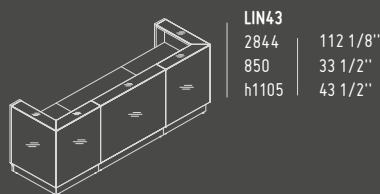

LINEA

AVAILABLE COLOURS

08 - BLACK

26 - ALUMINIUM
SATINATO

67 - WHITE
PASTEL

124 - SILVER
GLASS

134 - DARK
TURQUOISE GLASS

135 - YELLOW
GLASS

136 - FUCHSIA
GLASS

116 - BLACK
GLASS

117 - WHITE
GLASS