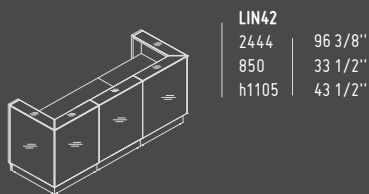

LINEA

AVAILABLE COLOURS

08 - BLACK

26 - ALUMINIUM
SATINATO

67 - WHITE
PASTEL

124 - SILVER
GLASS

134 - DARK
TURQUOISE GLASS

135 - YELLOW
GLASS

136 - FUCHSIA
GLASS

116 - BLACK
GLASS

117 - WHITE
GLASS