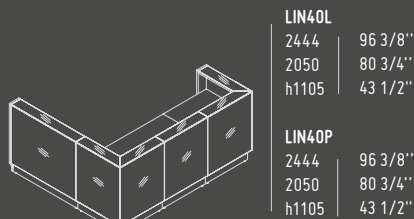

LINEA

AVAILABLE COLOURS

08 - BLACK

26 - ALUMINIUM
SATINATO

67 - WHITE
PASTEL

124 - SILVER
GLASS

134 - DARK
TURQUOISE GLASS

135 - YELLOW
GLASS

136 - FUCHSIA
GLASS

116 - BLACK
GLASS

117 - WHITE
GLASS