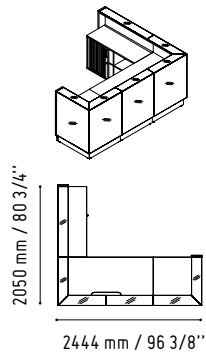

1440 mm / 56 3/4"

MM-PM

450 mm / 17 3/4"

450 mm / 17 3/4"

CHECK YOUR WIRELESS DEVICE
YOU CAN CONNECT NOW.

4

LIN33L

1856 mm / 73 1/8"

1122 mm / 44 1/4"

MM-2WP

1140 mm / 44 7/8"

720 mm / 28 3/8"

MM-PU

650 mm / 25 5/8"

650 mm / 25 5/8"

SNA20

2000 mm / 78 7/8"

90 mm / 3 1/2"

LIN35P

1150 mm / 45 3/8"

2650 mm / 104 3/8"

- 117 - WHITE GLASS
- 67 - WHITE PASTEL

SSL15

590 mm / 23 1/4"

1500 mm / 59 1/8"

- WHITE GLOSS

IM21S

432 mm / 17"

1334 mm / 52 5/8"

- 117 - WHITE GLASS
- 67 - WHITE PASTEL

LINEA

LIN40L