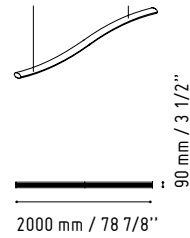

LINEA

LIN40L

MM-PU x 3 +
MM-ON x 3 +
MM-PO x 3

SNA20

- 117 - WHITE GLASS
- 67 - WHITE PASTEL

- CUZ13 - RED
- CUZ12 - GREY

- WHITE GLOSS