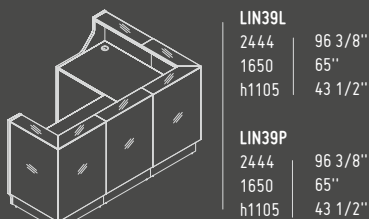

LINEA

AVAILABLE COLOURS

08 - BLACK

26 - ALUMINIUM
SATINATO

67 - WHITE
PASTEL

124 - SILVER
GLASS

134 - DARK
TURQUOISE GLASS

135 - YELLOW
GLASS

136 - FUCHSIA
GLASS

116 - BLACK
GLASS

117 - WHITE
GLASS