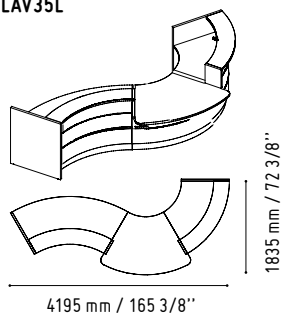

LAV35L

- 34 - CHESTNUT
- 148 - HIGH GLOSS GREY
- 26 - ALUMINUM SATINATO