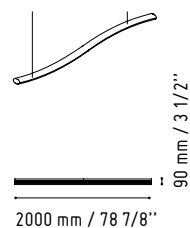

VALDE

- 34 - CHESTNUT
- 148 - HIGH GLOSS GREY
- 26 - ALUMINUM SATINATO

- WHITE GLOSS

- 31 - CANADIAN OAK
- 73 - HIGH GLOSS WHITE
- 67 - WHITE PASTEL

- $\varnothing$ 800 mm / 31 1/2"