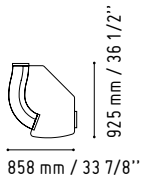

WAVE

LUV49L

- 73 - HIGH GLOSS WHITE
- 67 - WHITE PASTEL